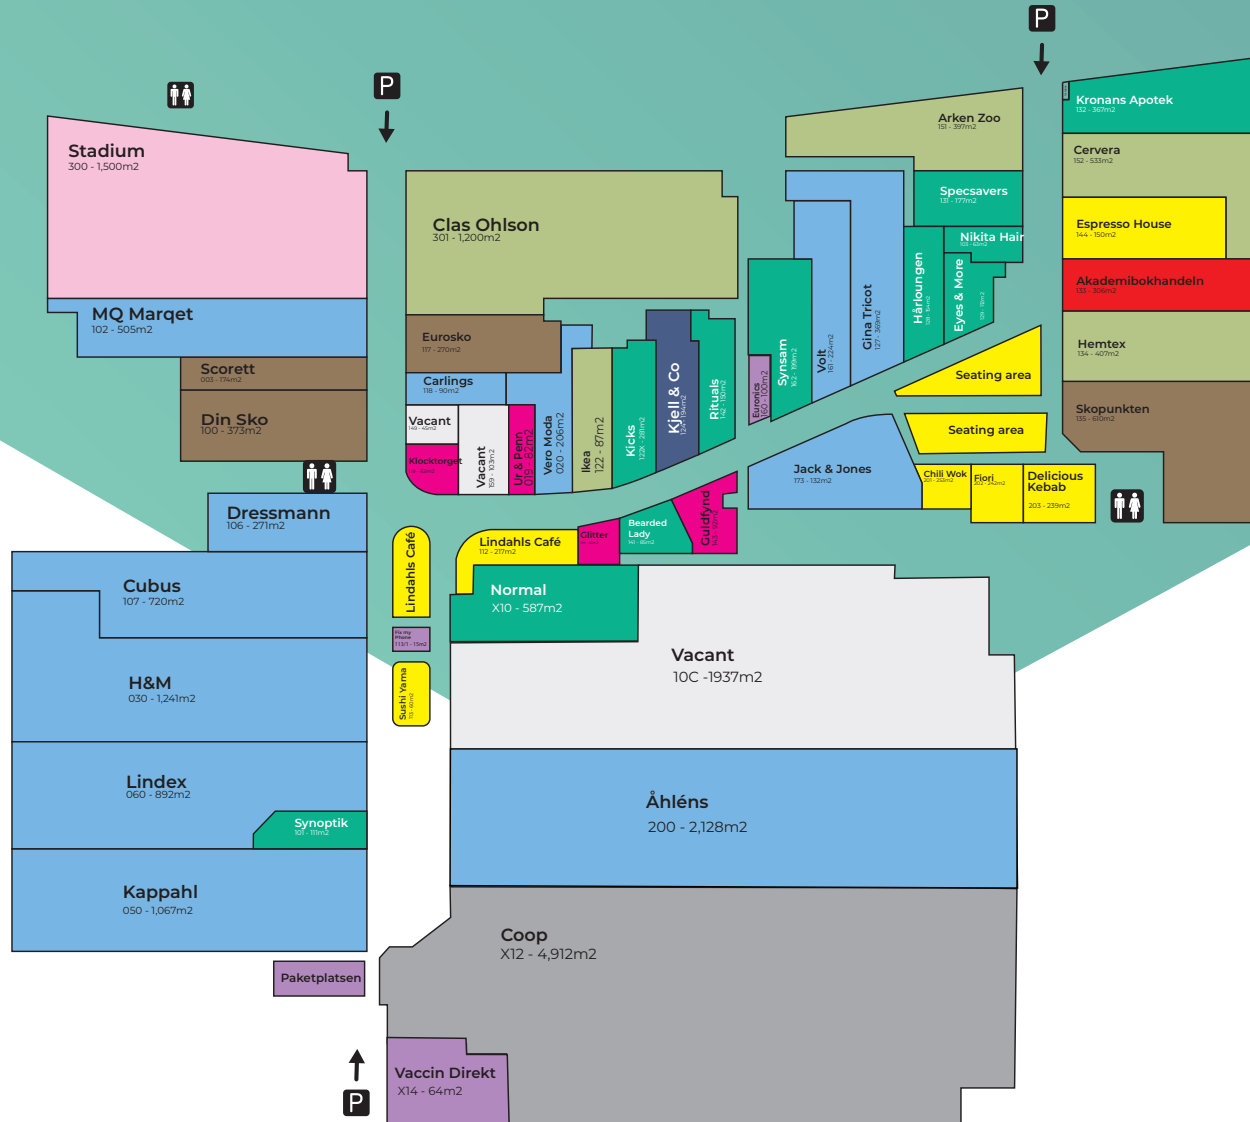

LEASING

Cecilia Jonkvist
M. +46 (0)70 849 2919
cecilia.jonkvist@ecpnv.com

Linda Westersten
M. +46 (0)72 454 6589
linda.westersten@ecpnv.com

Thomas Arvidsson
M. +46 (0)72 200 4248
thomas.arvidsson@ecpnv.com

Maya Carlqvist
M. +46 (0)70 239 7994
maya.carlqvist@ecpnv.com

- Hypermarket
- Fashion
- Shoes
- Health & Beauty
- Gifts & Jewellery
- Books & Toys
- Food / Restaurants
- Services
- Sport
- Home Goods
- Electricals
- Fitness