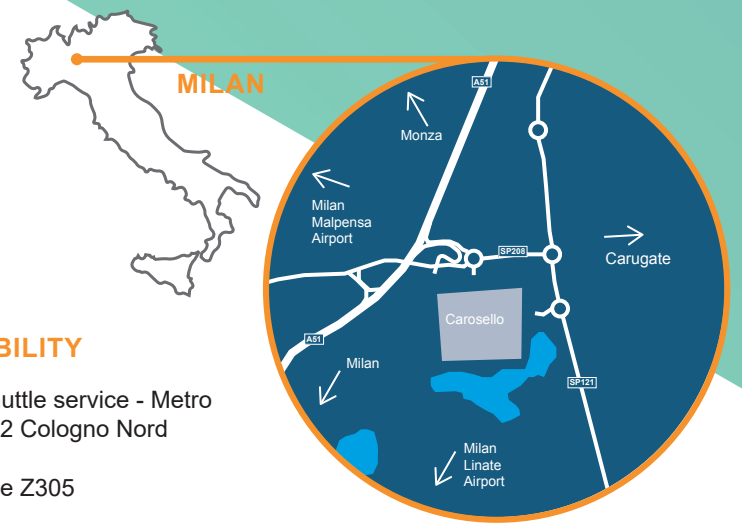

ESG & AWARDS

BREEAM®

Excellent Rating : part 1 & 2

MILAN – OPENED 1997
Refurbished and extended in 2008

One of the most important shopping centres in Lombardy and strategically located alongside Milan's ring road, Carosello offers a unique mix of national and international retailers including Apple, Inditex, H&M and a Carrefour hypermarket and is opposite IKEA. A remodelling project of the food court was completed at the end of September 2022. Discussions are ongoing with the local municipality for a possible further extension.