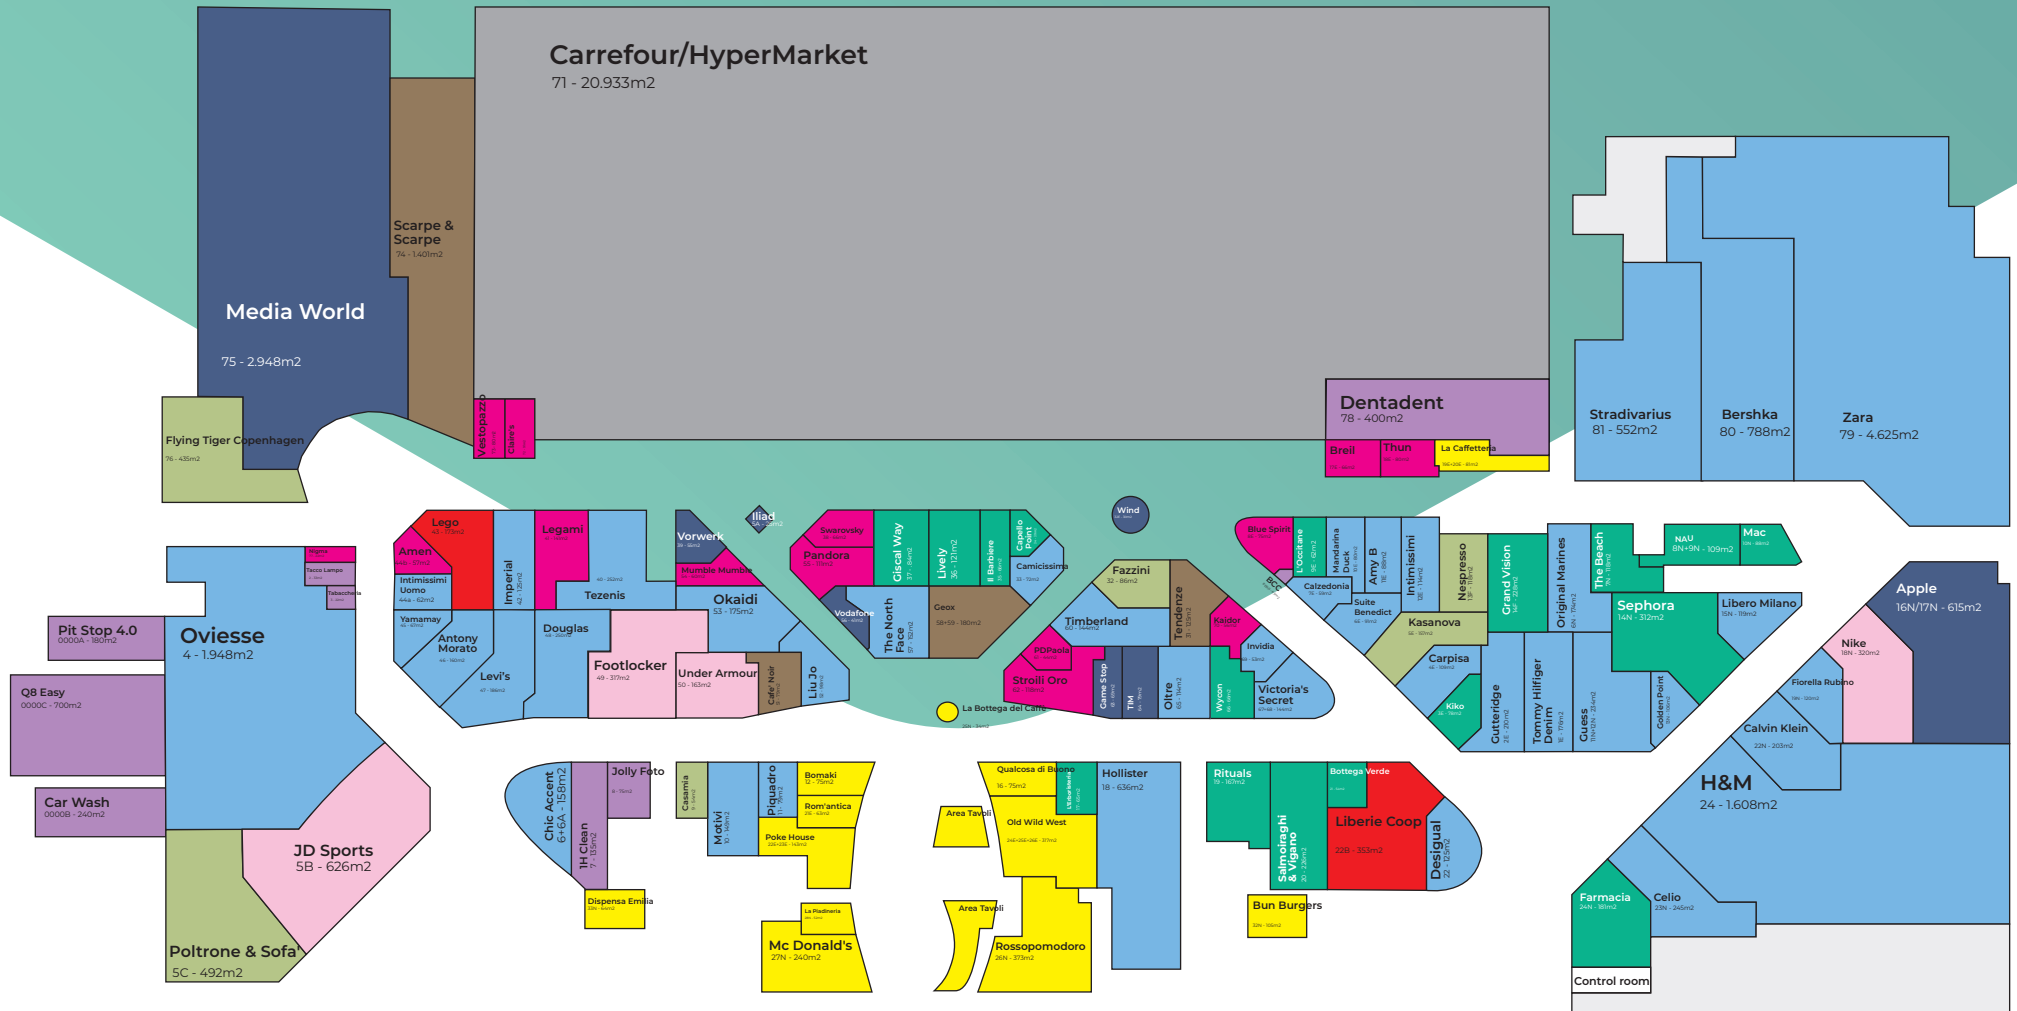

ESG & AWARDS

BREEAM®

Excellent Rating : part 1 & 2

MILAN – OPENED 1997
Refurbished and extended in 2008

One of the most important shopping centres in Lombardy and strategically located alongside Milan's ring road, Carosello offers a unique mix of national and international retailers including Apple, Inditex, H&M and a Carrefour hypermarket and is opposite IKEA. A remodelling project of the food court was completed at the end of September 2022. Discussions are ongoing with the local municipality for a possible further extension.

TOP BRANDS

53,020*
Gross lettable area

20,933 GLA Hyper **32,087** GLA Gallery

117
Number of store

10 Medium units **11** Restaurants

1.2 million
Catchment

* Includes external units

LEASING

- Hypermarket
- Fashion
- Shoes
- Health & Beauty
- Gifts & Jewellery
- Books & Toys
- Food / Restaurants
- Services
- Sport
- Home Goods
- Electricals
- Fitness