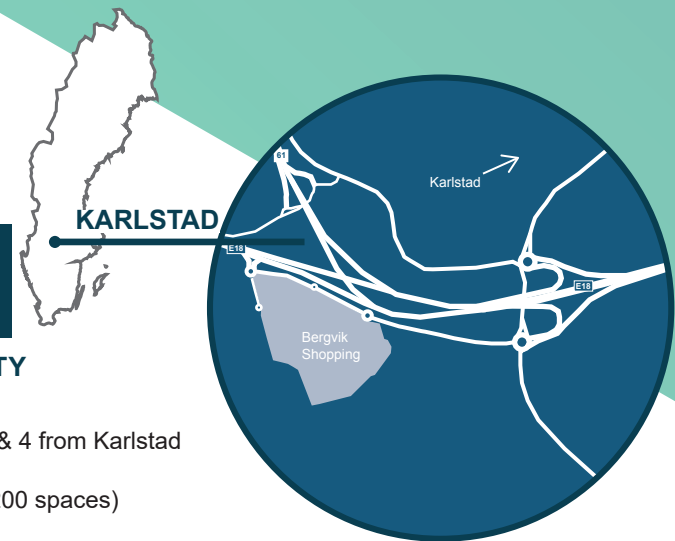

Bergvik

ESG & AWARDS

BREEAM®

Very Good Rating - Part 1 & 2

KARLSTAD – OPENED 1982

Refurbished and extended in 2003, 2015 and 2016

Sweden's Best Shopping Centre 2018 & 2019

Bergvik was refurbished and extended in 2015 and comprises 80 shops and two hypermarkets and adjoins an IKEA. Bergvik fronts the E18 motorway to the west of Karlstad and serves a regional catchment of around 270,000 people.

ACCESSIBILITY

Bus lines 1 & 4 from Karlstad

Parking (2,200 spaces)

SERVICES

- Free Wi-Fi
- Click & Collect
- Gift Card

- Digital Signage/Advertising
- Electric Car Charging

TOP BRANDS

42,964*
Gross lettable area