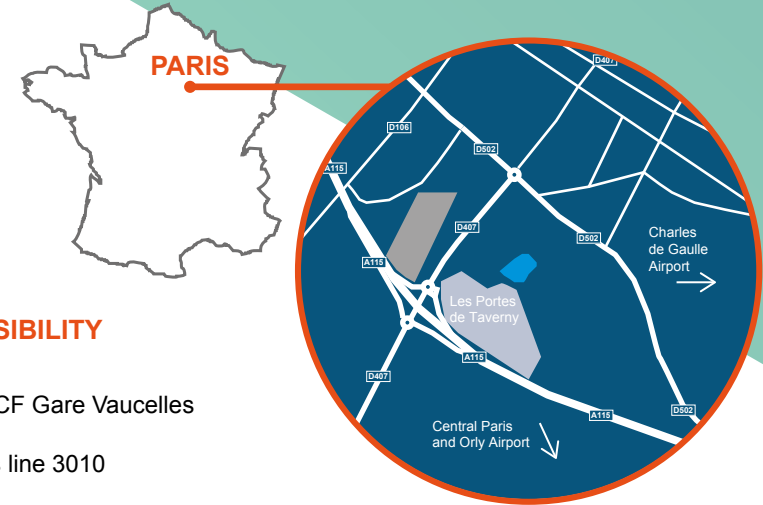

ESG & AWARDS
BREEM[®]

TAVERNY – OPENED 1990
Refurbished in 2005 and 2014

Situated alongside the A115 autoroute in Taverny, an expanding municipality in suburban Paris, this shopping centre has a wealthy catchment population. Important road access works are completed and will be followed by the construction of an adjoining Olympic swimming pool complex (2024). Taverny has 50 stores and is anchored by a strong Auchan hypermarket.

ACCESSIBILITY

- SNCF Gare Vaucelles
- Bus line 3010
- Parking (1,369 spaces)

SERVICES

- Free Wi-Fi
- Electric Car Charging
- Digital Signage/Advertising

TOP BRANDS

30,500*
Gross lettable area

18,470 **6,722**
GLA Hyper GLA Gallery