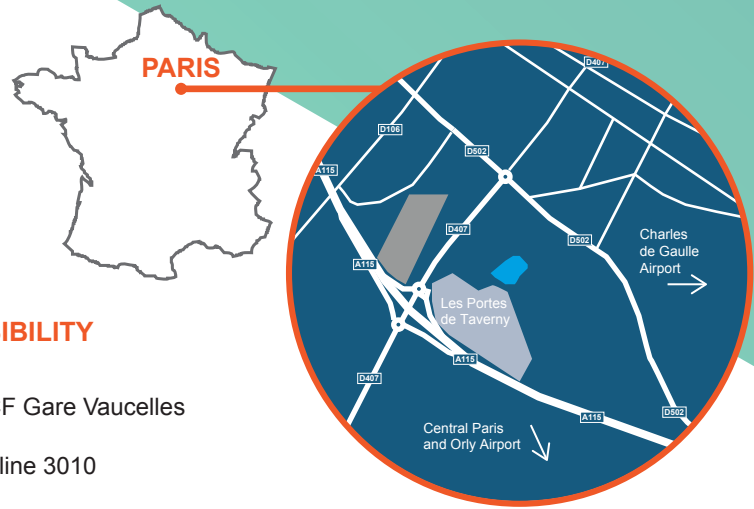

ESG & AWARDS
BREEM®

TAVERNY – OPENED 1990
Refurbished in 2005 and 2014

ACCESSIBILITY

- SNCF Gare Vaucelles
- Bus line 3010
- Parking (1,400 spaces)

Situated alongside the A115 autoroute in Taverny, an expanding municipality in suburban Paris, this shopping centre has a wealthy catchment population. Important road access works are in progress and will be followed by the construction of an adjoining Olympic swimming pool complex (2024). Taverny has 50 stores and is anchored by a strong Auchan hypermarket.