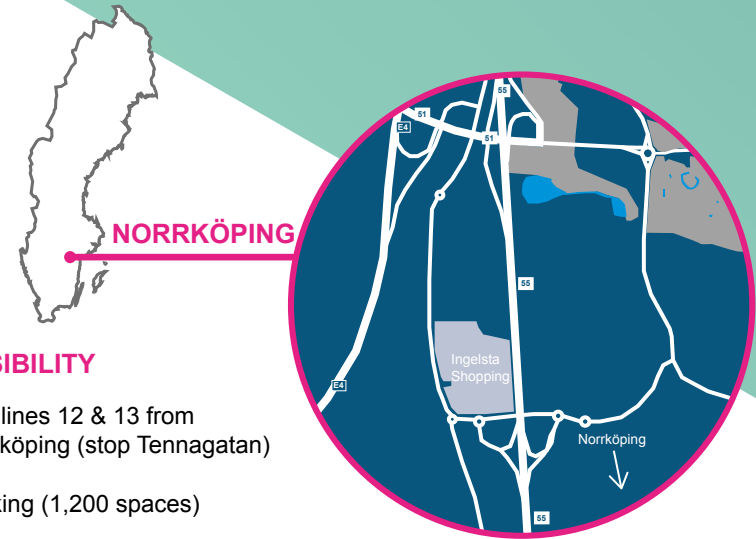

ingelsta shopping

ESG & AWARDS BREAM®

NORRKÖPING – OPENED 1994
Refurbished in 2009
Extended in 2008 and 2018

Ingelsta Shopping is located in the main external retail area of Norrköping at the city's northern entrance from the E4 motorway. Ingelsta Shopping was recently refurbished and extended and comprises an ICA hypermarket and 50 shops and a recently renovated food court.

ACCESSIBILITY

- Bus lines 12 & 13 from Norrköping (stop Tennagatan)
- Parking (1,200 spaces)

SERVICES

- Free Wi-Fi
- Click & Collect
- Gift Card
- Bus
- Electric Car Charging

TOP BRANDS

37,744*
Gross lettable area