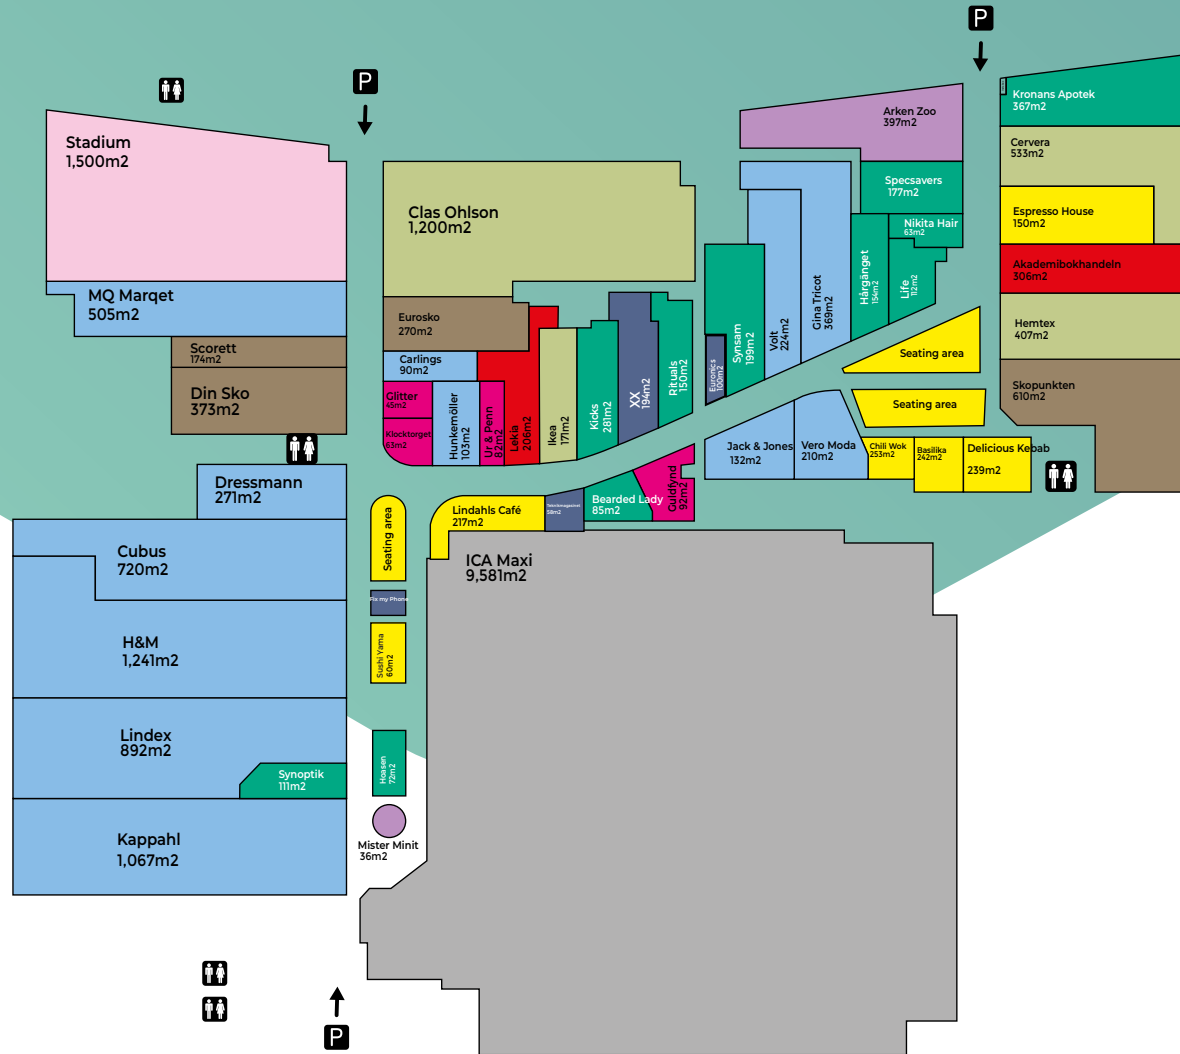

LEASING

leasing-sweden@ecpnv.com

- Hypermarket
- Fashion
- Shoes
- Health & Beauty
- Gifts & Jewellery
- Books & Toys
- Restaurants
- Services
- Sport
- Home Goods
- Telecom & Electrical