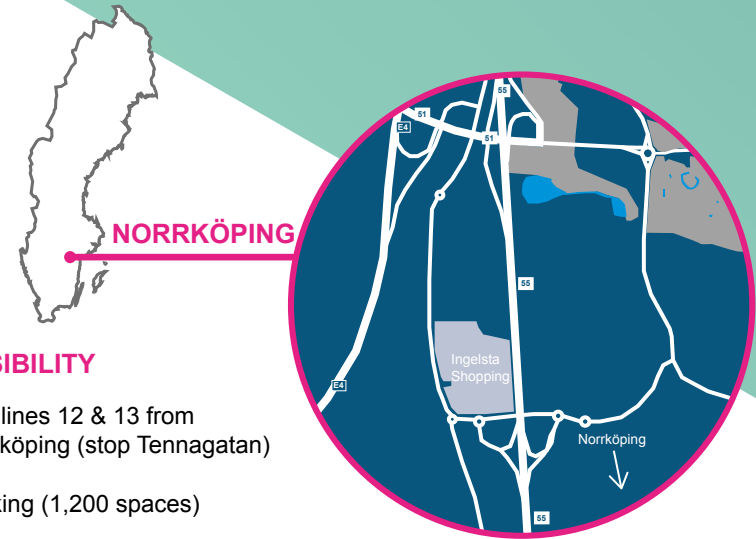

ingelsta. shopping

ESG & AWARDS BREAM®

NORRKÖPING – OPENED 1994
Refurbished in 2009
Extended in 2008 and 2018

Ingelsta Shopping is located in the main external retail area of Norrköping at the city's northern entrance from the E4 motorway. Ingelsta Shopping was recently refurbished and extended and comprises an ICA hypermarket and 50 shops and a recently renovated food court.

ACCESSIBILITY

- Bus lines 12 & 13 from Norrköping (stop Tennagatan)
- Parking (1,200 spaces)

SERVICES

- Free Wi-Fi
- Click & Collect
- Gift Card
- Bus
- Electric Car Charging

TOP BRANDS

37,744*
Gross lettable area