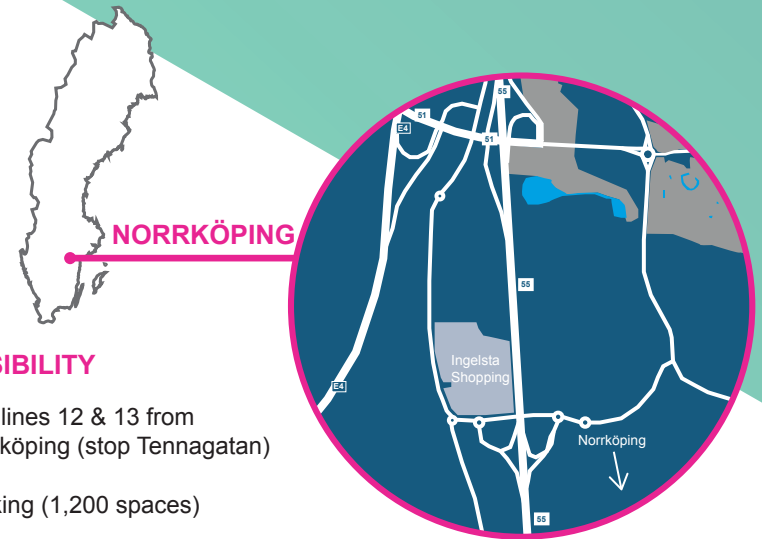

## ESG & AWARDS BREAM®

**NORRKÖPING – OPENED 1994**  
Refurbished in 2009  
Extended in 2008 and 2018

Ingelsta Shopping is located in the main external retail area of Norrköping at the city's northern entrance from the E4 motorway. Ingelsta Shopping was recently refurbished and extended and comprises an ICA hypermarket and 50 shops and an inspiring selection of cafés and restaurants.

### ACCESSIBILITY

- Bus lines 12 & 13 from Norrköping (stop Tennagatan)
- Parking (1,200 spaces)