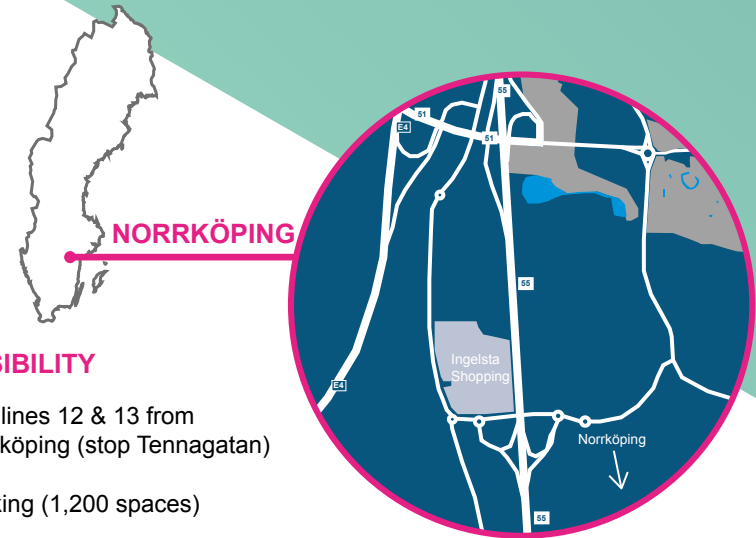

ingelsta shopping

ESG & AWARDS BREAM®

NORRKÖPING – OPENED 1994
Refurbished in 2009
Extended in 2008 and 2018

Ingelsta Shopping is located in the main external retail area of Norrköping at the city's northern entrance from the E4 motorway. Ingelsta Shopping was recently refurbished and extended and comprises an ICA hypermarket and 50 shops and an inspiring selection of cafés and restaurants.

ACCESSIBILITY

- Bus lines 12 & 13 from Norrköping (stop Tennagatan)
- Parking (1,200 spaces)

SERVICES

- Free Wi-Fi
- Click & Collect
- Gift Card
- Bus
- Electric Car Charging

TOP BRANDS

37,744*
Gross lettable area