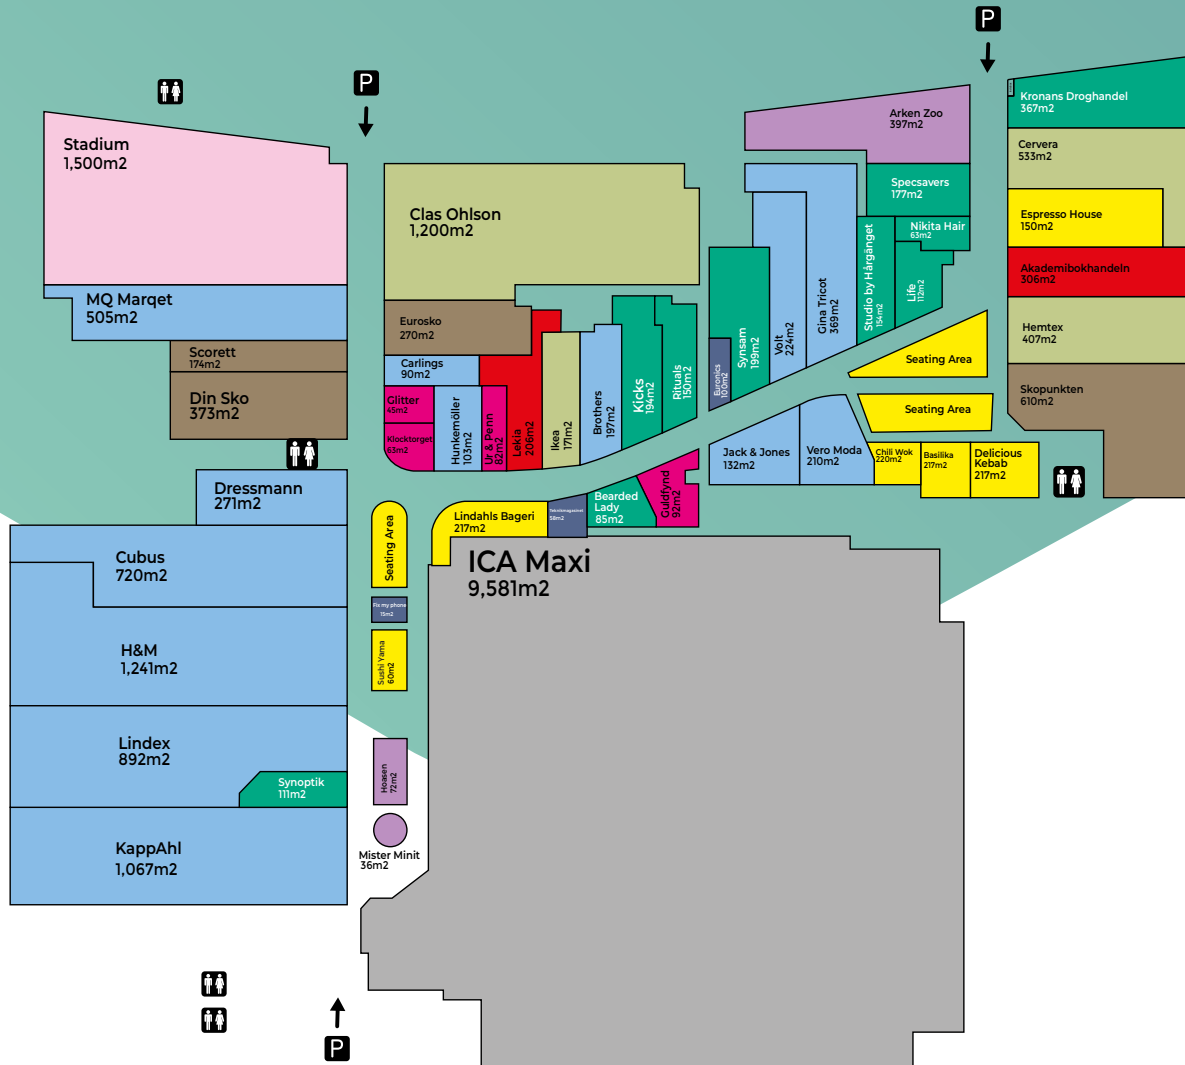

LEASING

leasing-sweden@ecpnv.com

- Hypermarket
- Fashion
- Shoes
- Health & Beauty
- Gifts & Jewellery
- Books & Toys
- Restaurants
- Services
- Sport
- Home Goods
- Telecom & Electrical