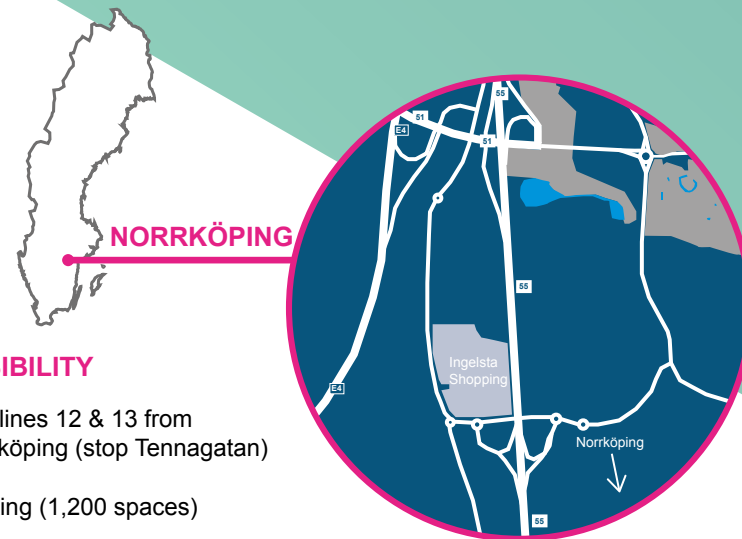

ingelsta. shopping

ESG & AWARDS BREAM®

NORRKÖPING – OPENED 1994
Refurbished in 2009
Extended in 2008 and 2018

Ingelsta Shopping is located in the main external retail area of Norrköping at the city's northern entrance from the E4 motorway. Ingelsta Shopping was recently refurbished and extended and comprises an ICA hypermarket and 50 shops and an inspiring selection of cafés and restaurants.

ACCESSIBILITY

- Bus lines 12 & 13 from Norrköping (stop Tennagatan)
- Parking (1,200 spaces)

SERVICES

- Free Wi-Fi
- Click & Collect
- Gift Card
- Bus
- Electric Car Charging

TOP BRANDS

37,744*
Gross lettable area

9,581 GLA Hyper **15,400** GLA Gallery

50
Number of stores

7 Medium units **6** Restaurants

280,000
Catchment

3.5 million
Number of visitors*

* Includes external units

* Based on 2019 numbers and includes all commercial areas