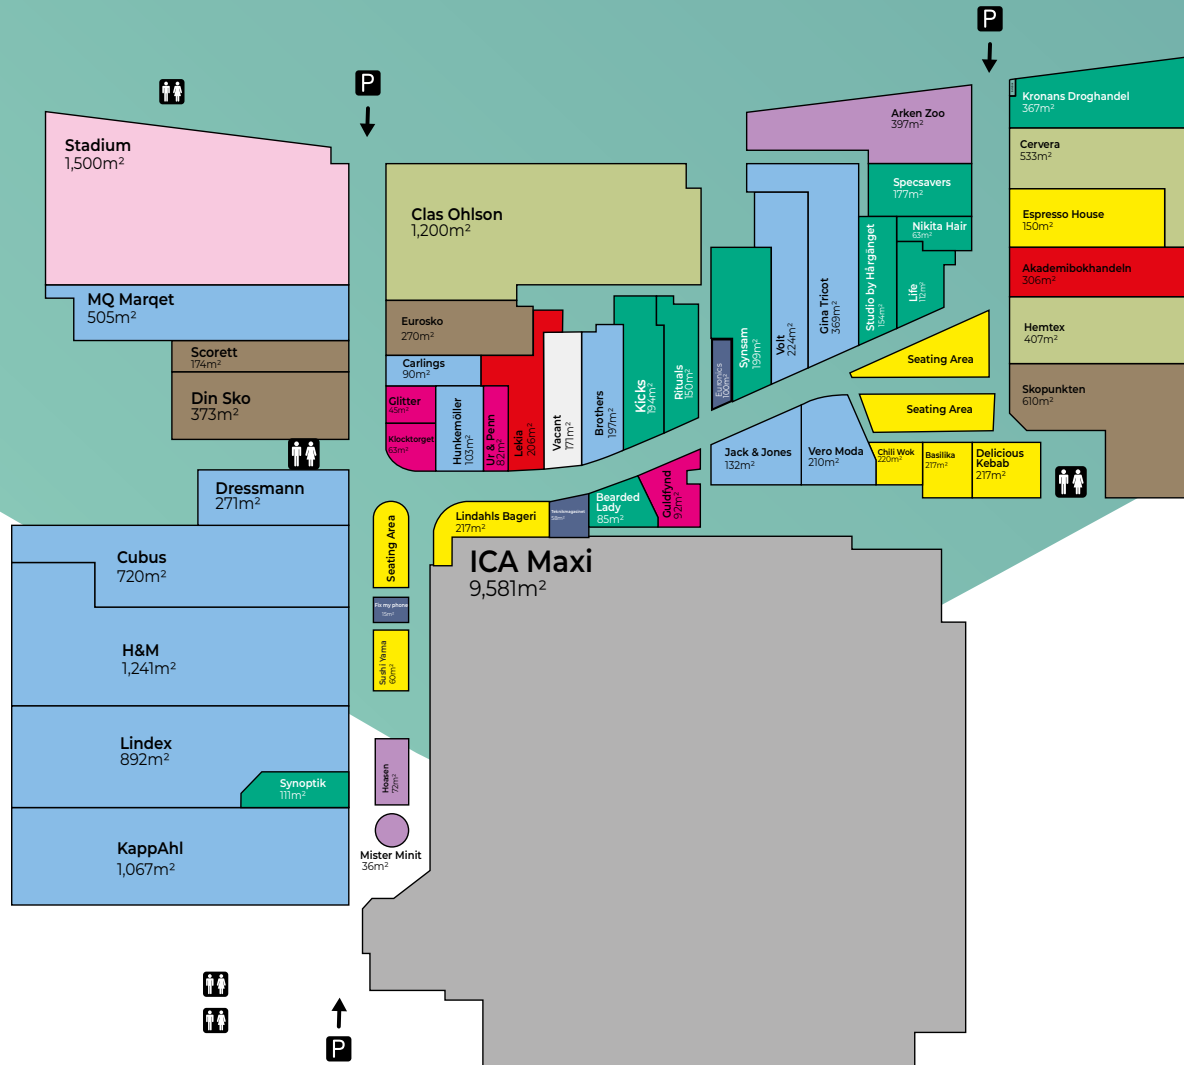

LEASING

leasing-sweden@ecpnv.com

- Hypermarket
- Fashion
- Shoes
- Health & Beauty
- Gifts & Jewellery
- Books & Toys
- Restaurants
- Services
- Sport
- Home Goods
- Telecom & Electrical
- Vacant