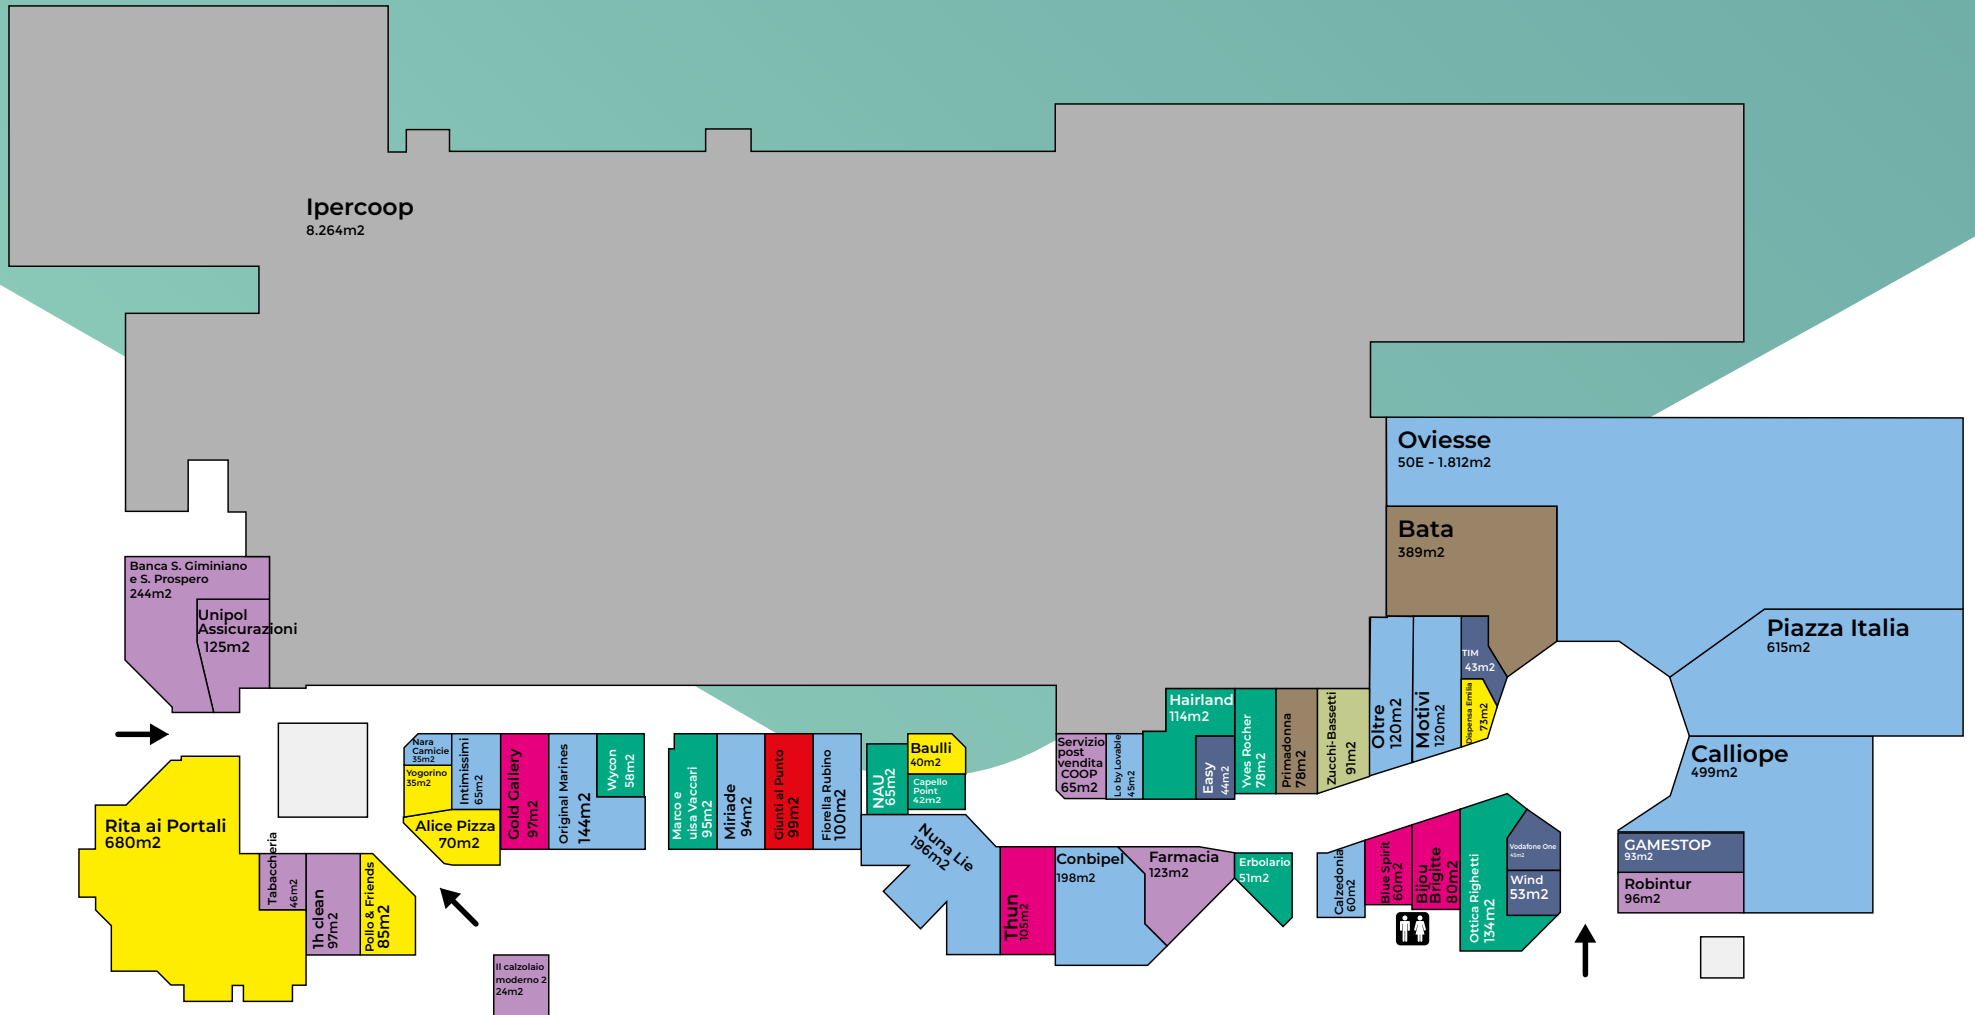

LEASING

Carla Anderlini
M. 00 39 348 301 6523
carla.anderlini@ecpnv.com

Marco Parrello
M. 00 39 345 054 6896
marco.parrello@ecpnv.com

- Fashion
- Shoes
- Health & Beauty
- Gifts & Jewellery
- Books & Toys
- Restaurants
- Services
- Sport
- Home Goods
- Telecom & Electrical