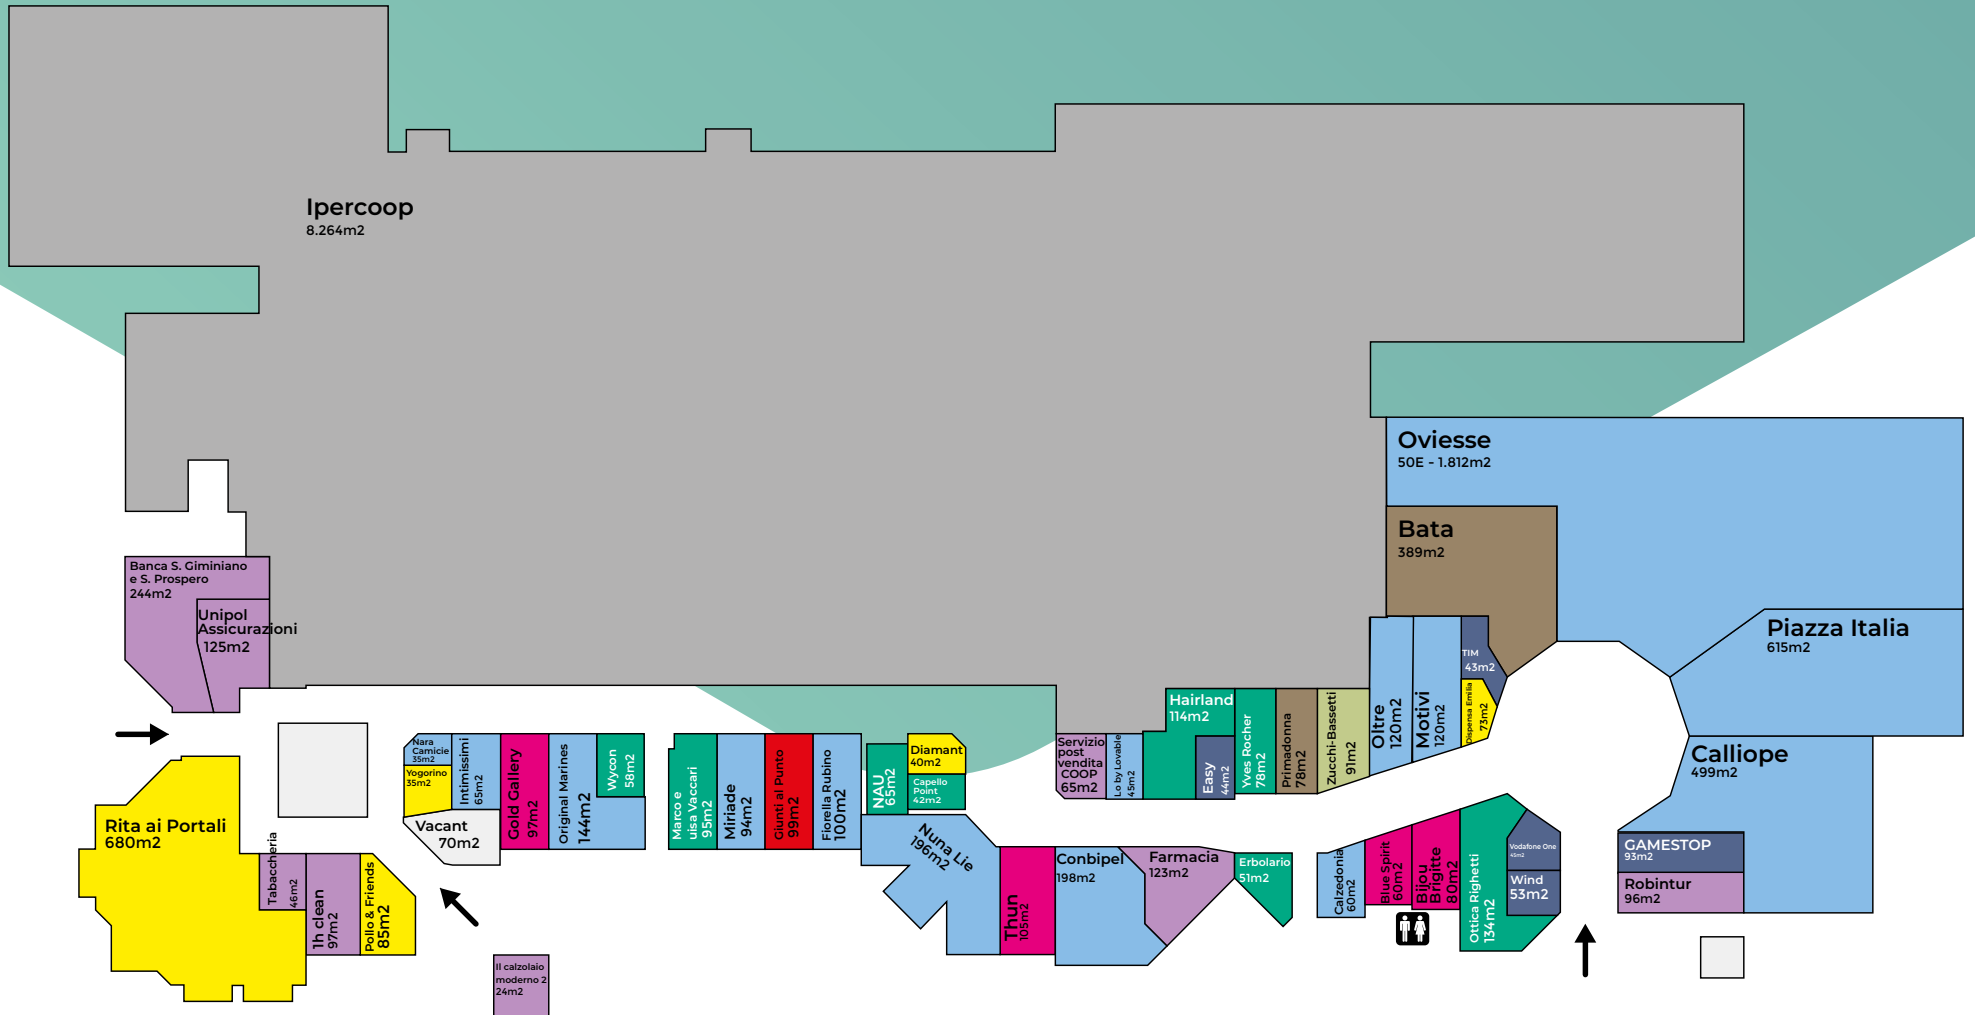

LEASING

Carla Anderlini
M. 00 39 348 301 6523
carla.anderlini@ecpnv.com

Marco Parrello
M. 00 39 345 054 6896
marco.parrello@ecpnv.com

- Fashion
- Shoes
- Health & Beauty
- Gifts & Jewellery
- Books & Toys
- Restaurants
- Services
- Sport
- Home Goods
- Telecom & Electrical