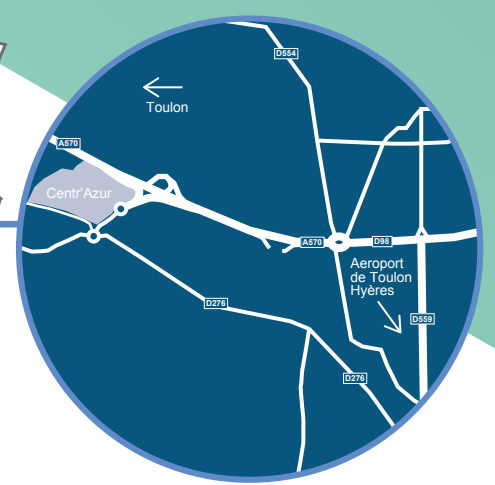

# CENTR'AZUR

**HYÈRES – OPENED 1993**  
*Refurbished in 2013*

Located on the Côte d'Azur coast road to the west of Hyères in the south of France, this popular local shopping centre first opened in 1993 and features over 50 stores. Centr'Azur is anchored by a Casino hypermarket and provides a broad mix of retail and food and beverage outlets. The shopping centre is undergoing a renovation project to improve its access and car park.

### SERVICES

- Free Wi-Fi
- Digital Signage/Advertising

- ### ACCESSIBILITY
- Bus Sodev line Hyères-Toulon
  - SNCF Hyères TGV
  - Parking (1,460 spaces)

### TOP BRANDS

**24,500**  
Gross lettable area\*

**15,500** **9,000**  
GLA Hyper GLA Gallery

**56**  
Number of stores

**6**  
Restaurants

**330,000**  
Catchment

**2.8 million**  
Number of visitors\*

\*GLAs may not add up due to rounding.