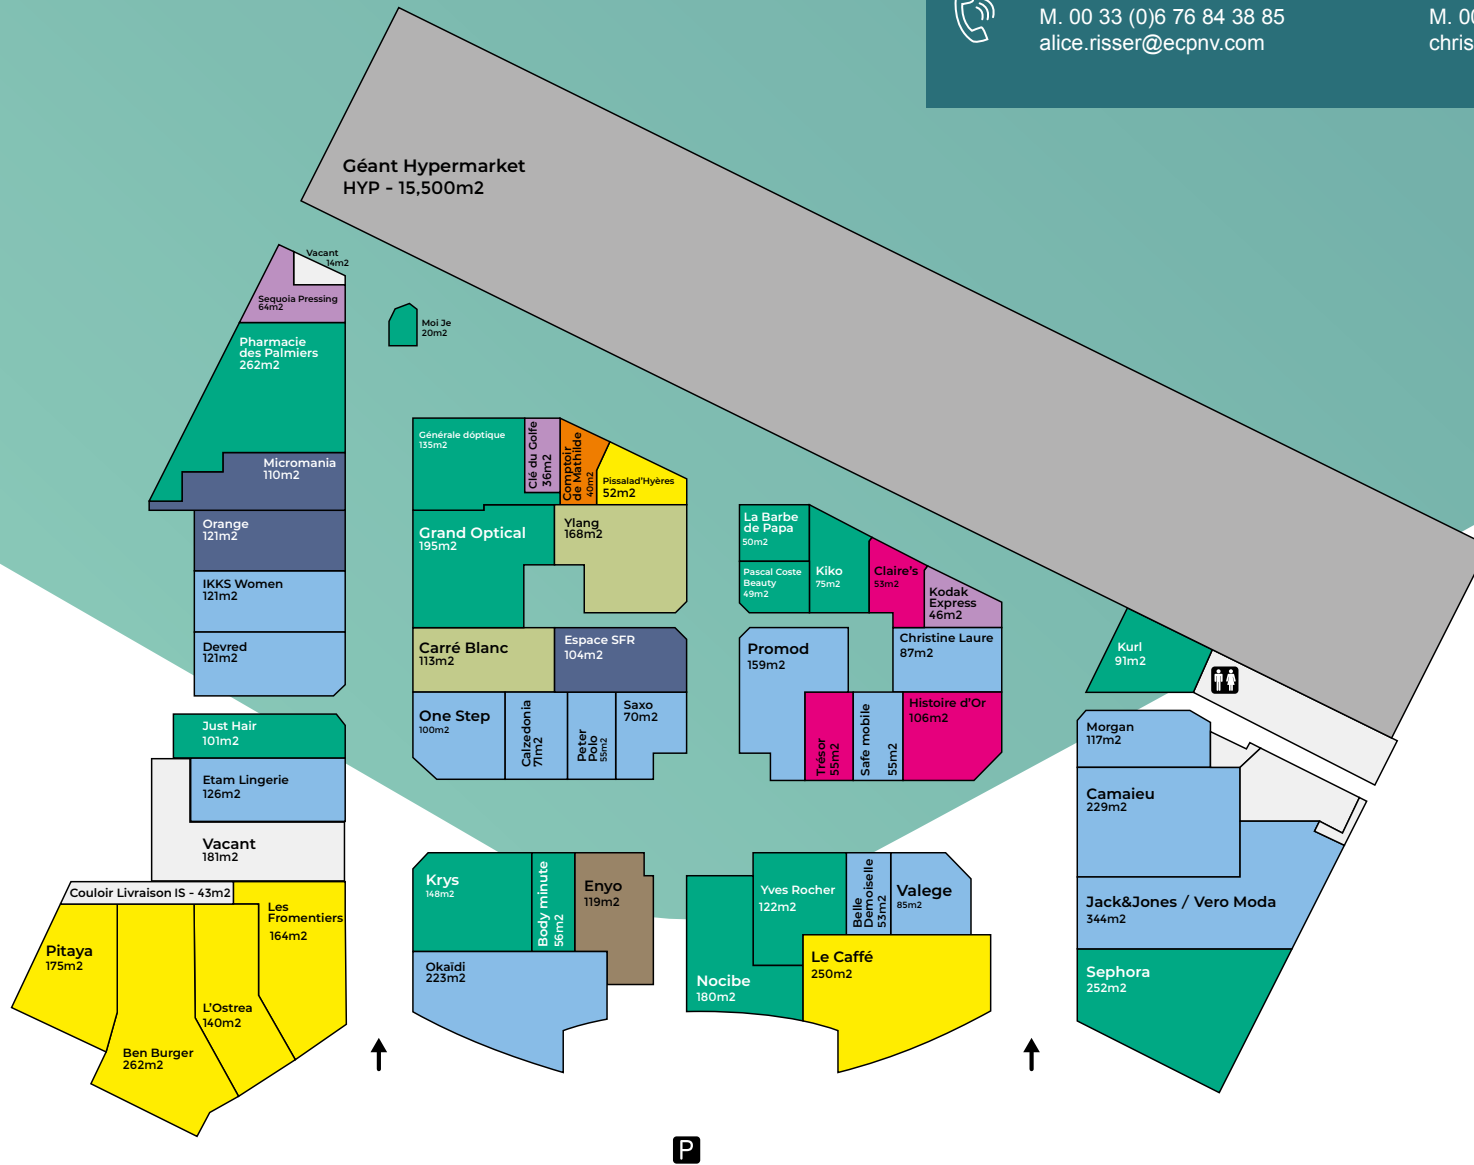

LEASING

Alice Risser
M. 00 33 (0)6 76 84 38 85
alice.risser@ecpnv.com

Christian Luc
M. 00 33 (0)7 78 82 91 21
christian.luc@ecpnv.com

- Hypermarket
- Fashion
- Shoes
- Health & Beauty
- Gifts & Jewellery
- Books & Toys
- Food
- Restaurants
- Services
- Sport
- Home Goods
- Telecom & Electrical