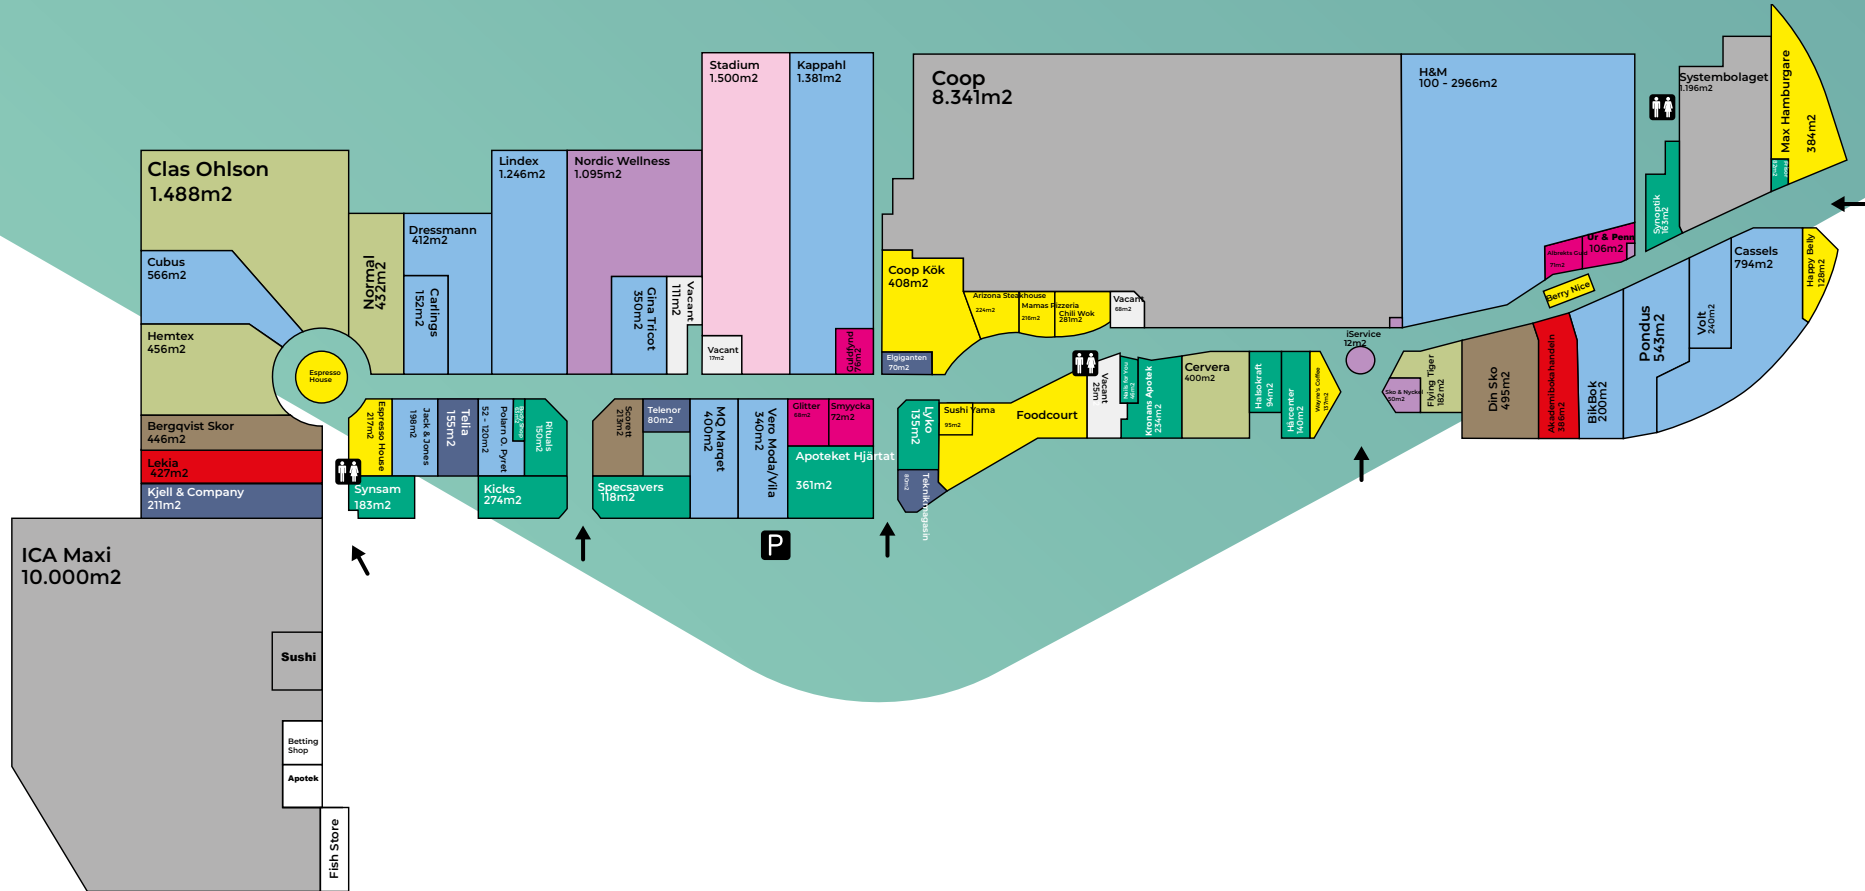

LEASING

leasing-sweden@ecpnv.com

- Hypermarket
- Fashion
- Shoes
- Health & Beauty
- Gifts & Jewellery
- Books & Toys
- Restaurants
- Services
- Sport
- Home Goods
- Telecom & Electrical