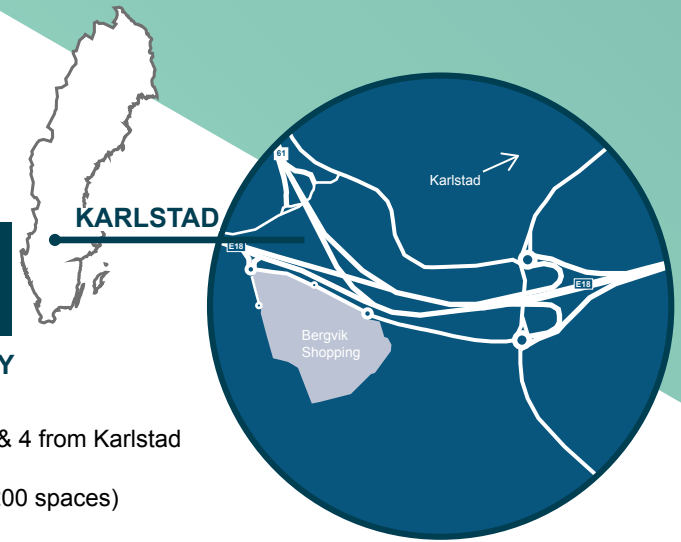

# Bergvik

ESG & AWARDS  
**BREEM**<sup>®</sup>

**KARLSTAD – OPENED 1982**  
*Refurbished and extended in 2003, 2015 and 2016*

**Sweden's Best Shopping Centre 2018 & 2019**

Bergvik was refurbished and extended in 2015 and comprises 70 shops and two hypermarkets and adjoins an IKEA. Bergvik fronts the E18 motorway to the west of Karlstad and serves a regional catchment of around 270,000 people. Bergvik was named Sweden's best shopping centre in 2018 and 2019 by Market magazine.

## ACCESSIBILITY

- Bus lines 1 & 4 from Karlstad
- Parking (2,200 spaces)