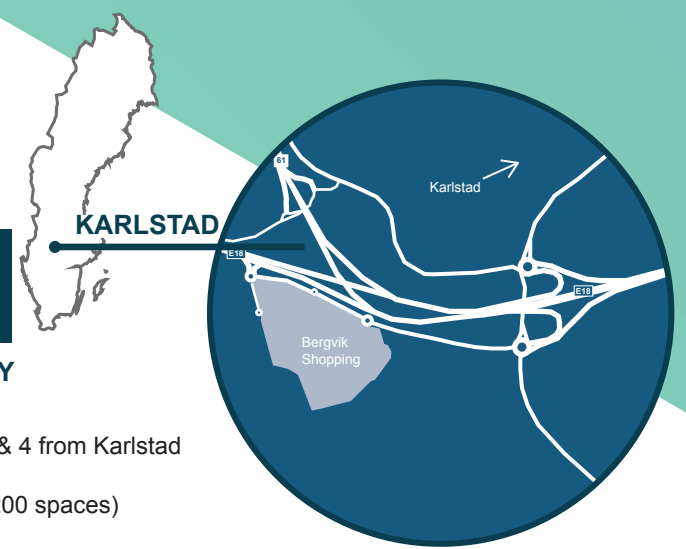

Bergvik

ESG & AWARDS
BREEM[®]

KARLSTAD – OPENED 1982
Refurbished and extended in 2003, 2015 and 2016

Sweden's Best Shopping Centre 2018 & 2019

Bergvik was refurbished and extended in 2015 and comprises 80 shops and two hypermarkets and adjoins an IKEA. Bergvik fronts the E18 motorway to the west of Karlstad and serves a regional catchment of around 270,000 people. Bergvik was named Sweden's best shopping centre in 2018 and 2019 by Market magazine.

- ACCESSIBILITY**
- Bus lines 1 & 4 from Karlstad
 - Parking (2,200 spaces)

SERVICES

- Free Wi-Fi
- Click & Collect
- Gift Card
- Bus
- Electric Car Charging

TOP BRANDS

48,786*
Gross lettable area

19,537 **23,024**
GLA Hyper GLA Gallery