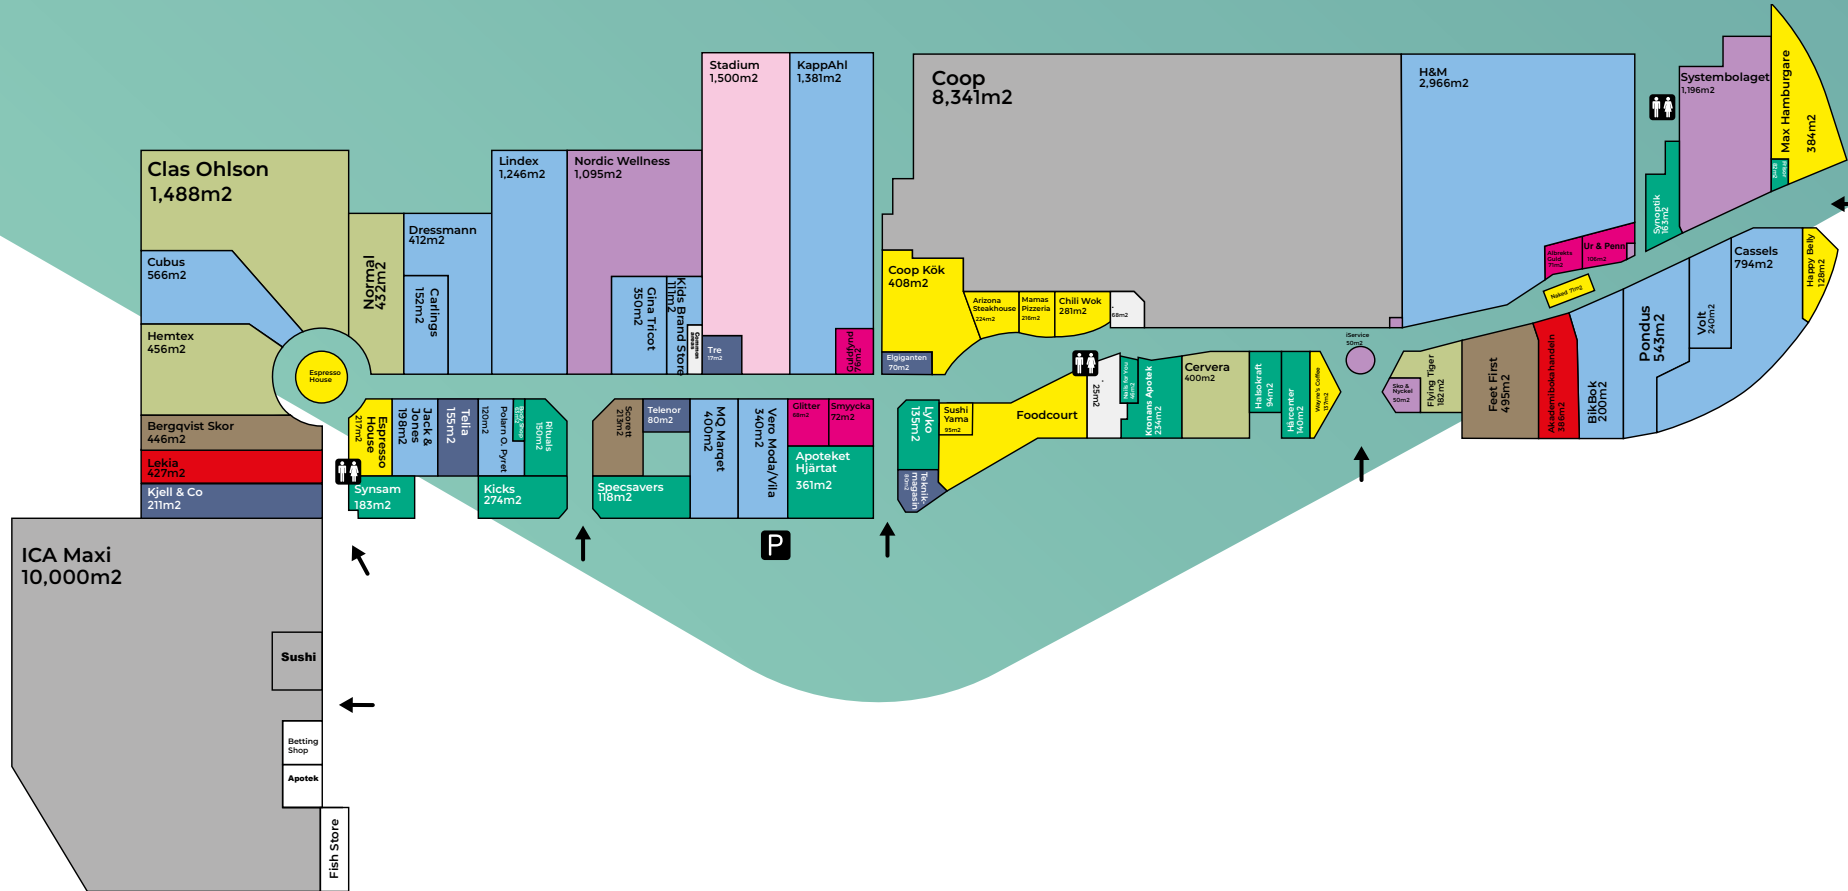

LEASING

leasing-sweden@ecpnv.com

- Hypermarket
- Fashion
- Shoes
- Health & Beauty
- Gifts & Jewellery
- Books & Toys
- Restaurants
- Services
- Sport
- Home Goods
- Telecom & Electrical