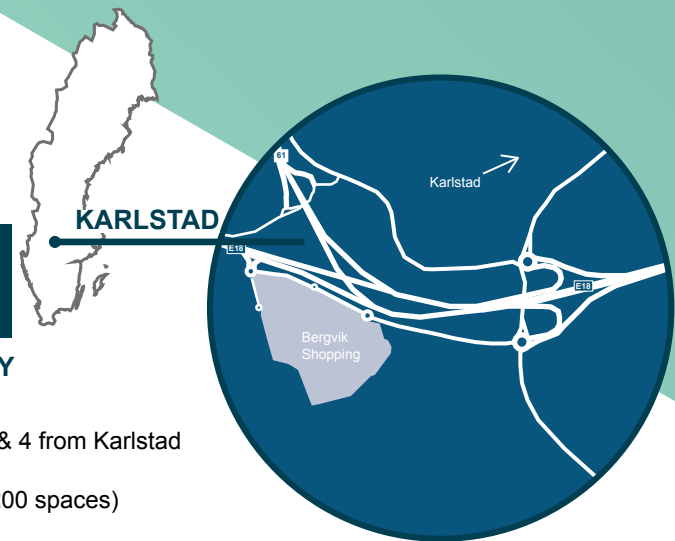

Bergvik

ESG & AWARDS
BREEM[®]

KARLSTAD – OPENED 1982
*Refurbished and extended
in 2003, 2015 and 2016*

**Sweden's Best
Shopping Centre
2018 & 2019**

Bergvik was refurbished and extended in 2015 and comprises 80 shops and two hypermarkets and adjoins an IKEA. Bergvik fronts the E18 motorway to the west of Karlstad and serves a regional catchment of around 270,000 people. Bergvik was named Sweden's best shopping centre in 2018 and 2019 by Market magazine.