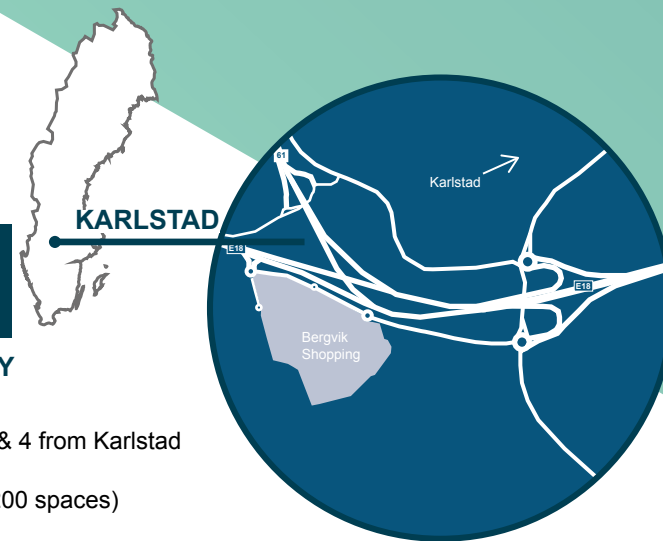

# Bergvik

ESG & AWARDS  
**BREEM**<sup>®</sup>

**KARLSTAD – OPENED 1982**  
*Refurbished and extended  
in 2003, 2015 and 2016*

**Sweden's Best  
Shopping Centre  
2018 & 2019**

Bergvik was refurbished and extended in 2015 and comprises 70 shops and two hypermarkets and adjoins an IKEA. Bergvik fronts the E18 motorway to the west of Karlstad and serves a regional catchment of around 270,000 people. Bergvik was named Sweden's best shopping centre in 2018 and 2019 by Market magazine.

### ACCESSIBILITY

- Bus lines 1 & 4 from Karlstad
- Parking (2,200 spaces)