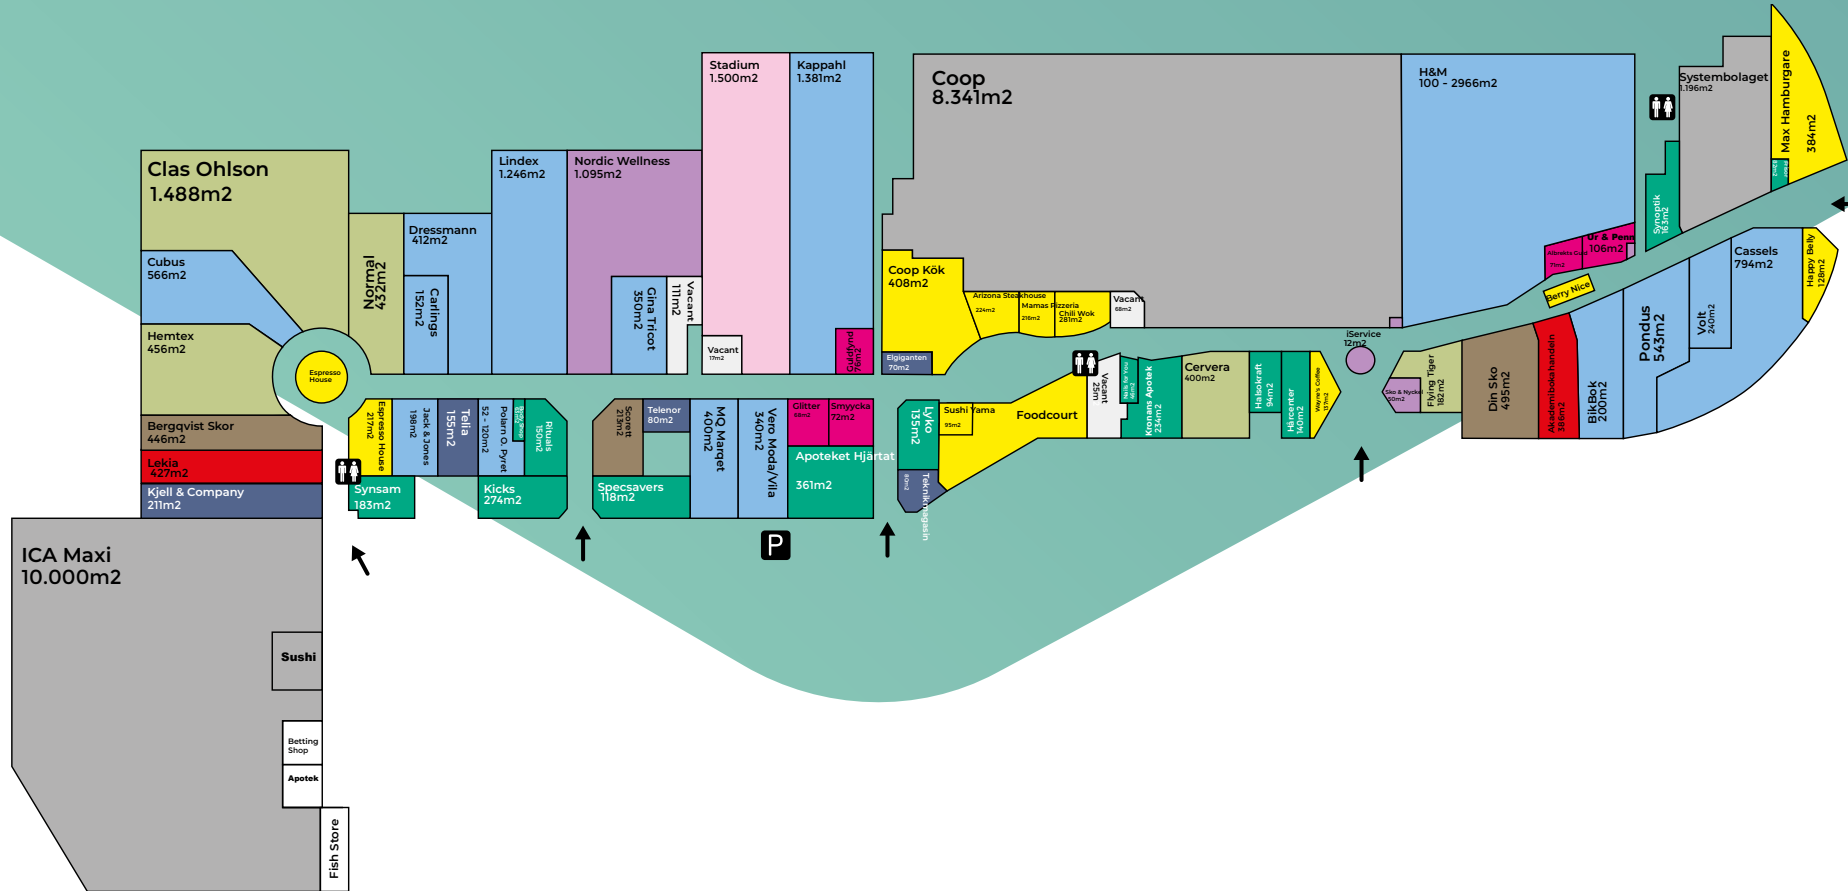

LEASING

leasing-sweden@ecpnv.com

- Hypermarket
- Fashion
- Shoes
- Health & Beauty
- Gifts & Jewellery
- Books & Toys
- Restaurants
- Services
- Sport
- Home Goods
- Telecom & Electrical