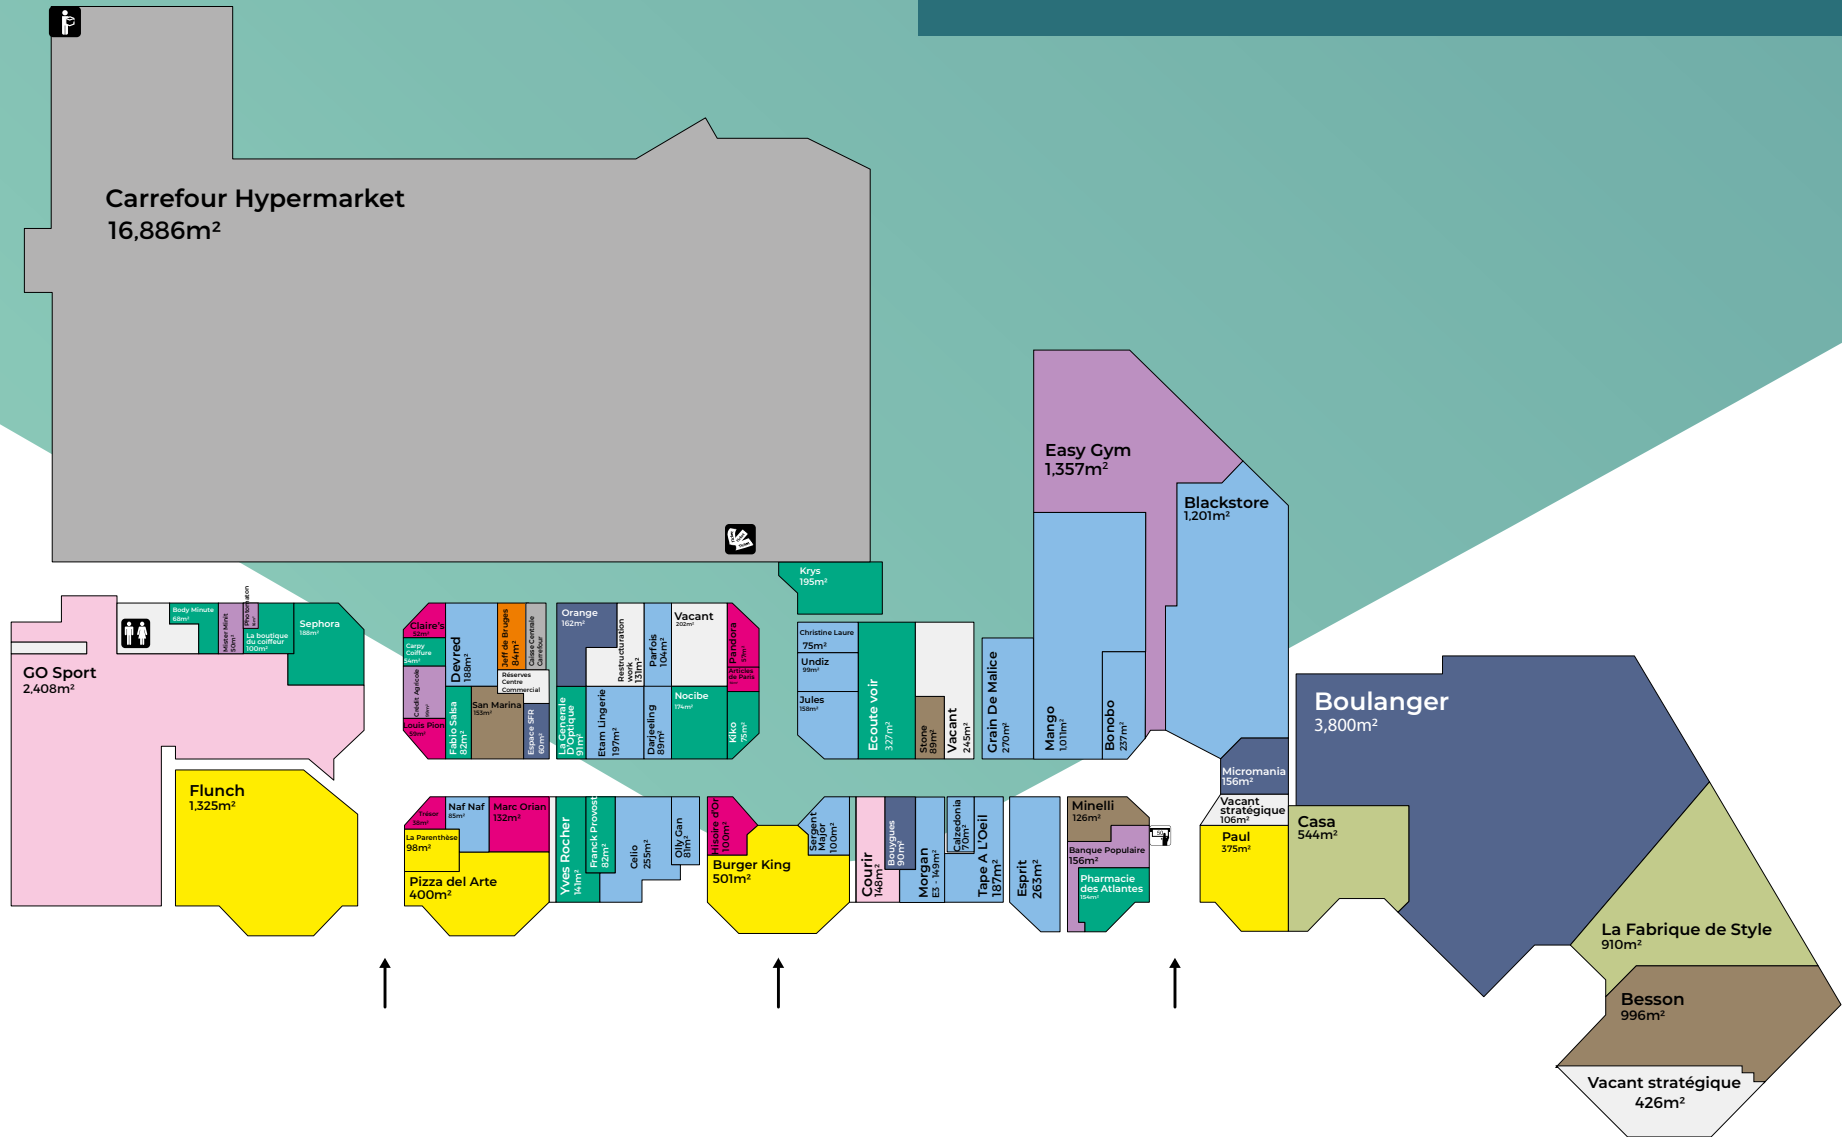

COMMERCIALISATION

Alice Risser
M. 00 33 (0)6 76 84 38 85
alice.risser@ecpnv.com

Christian Luc
M. 00 33 (0)7 78 82 91 21
christian.luc@ecpnv.com

Julia Forlini
M. 00 33 (0)6 38 55 71 24
julia.forlini@ecpnv.com

- Hypermarket
- Fashion
- Shoes
- Health & Beauty
- Gifts & Jewellery
- Books & Toys
- Food
- Restaurants
- Services
- Sport
- Home Goods
- Telecom & Electrical