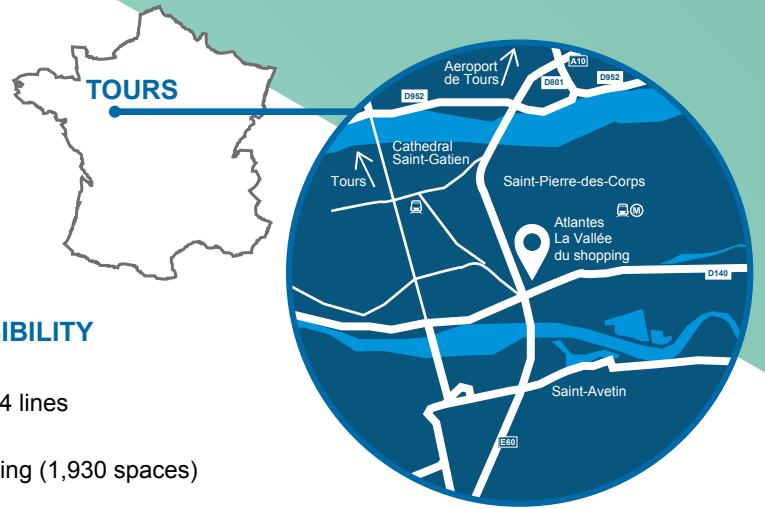

ESG & AWARDS
BREEAM®

TOURS – OPENED 1992
Refurbished in 2011

Situated alongside the A10 autoroute outside the city of Tours, Les Atlantes is the leading shopping centre in the region, with 68 stores and restaurants, and is anchored by Carrefour and adjoins IKEA. The renovation of the car park is now completed, significantly improving the traffic flow.